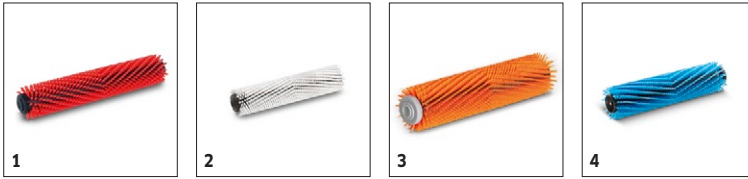

Equipment

Roller brush	■
2-tank system	■
Mains operationMains operationMains operation operationMains operation	■
Transport wheels	■
2 straight squeegees	■

■ Included in delivery.

BR 30/4 C

1.783-224.0

		Order Number	Hardness/ Brush type	Length	Colour	Quantity	Price	Description	
Roller brushes for BR									
Roller brush	1	4.762-005.0	medium	300 mm	red	1 piece(s)		Roller brush, medium-hard, red. Length: 300 mm. With wear-resistant star-wheel mechanism. For normal use. Bristles: Polypropylene, 0.2 mm thick, 11.5 mm long.	■
	2	4.762-452.0	soft	300 mm	white	1 piece(s)		Roller brush, soft, white. Length: 300 mm. With wear-resistant star-wheel mechanism. For cleaning sensitive floors and polishing. Bristles: Polyamide, 0.15 mm thick, 11.5 mm long.	□
	3	4.762-484.0	high / low	300 mm	orange	1 piece(s)		Medium hard, for cleaning strong structured floors and deeper joints.	□
	4	4.762-499.0	soft	300 mm	blue	1 piece(s)		For carpet cleaning.	□

■ Included in delivery. □ Available accessories.

BR 30/4 C

1.783-224.0

		Order Number	Length	Colour	Quantity	Price	Description	
Suction bar, complete								
Squeegee	1	4.777-008.0	300 mm	blue	1 piece(s)			<input checked="" type="checkbox"/>
	2	4.777-324.0	300 mm	grey	1 piece(s)		For tackling oil and grease in areas such as kitchens or workshops.	<input type="checkbox"/>